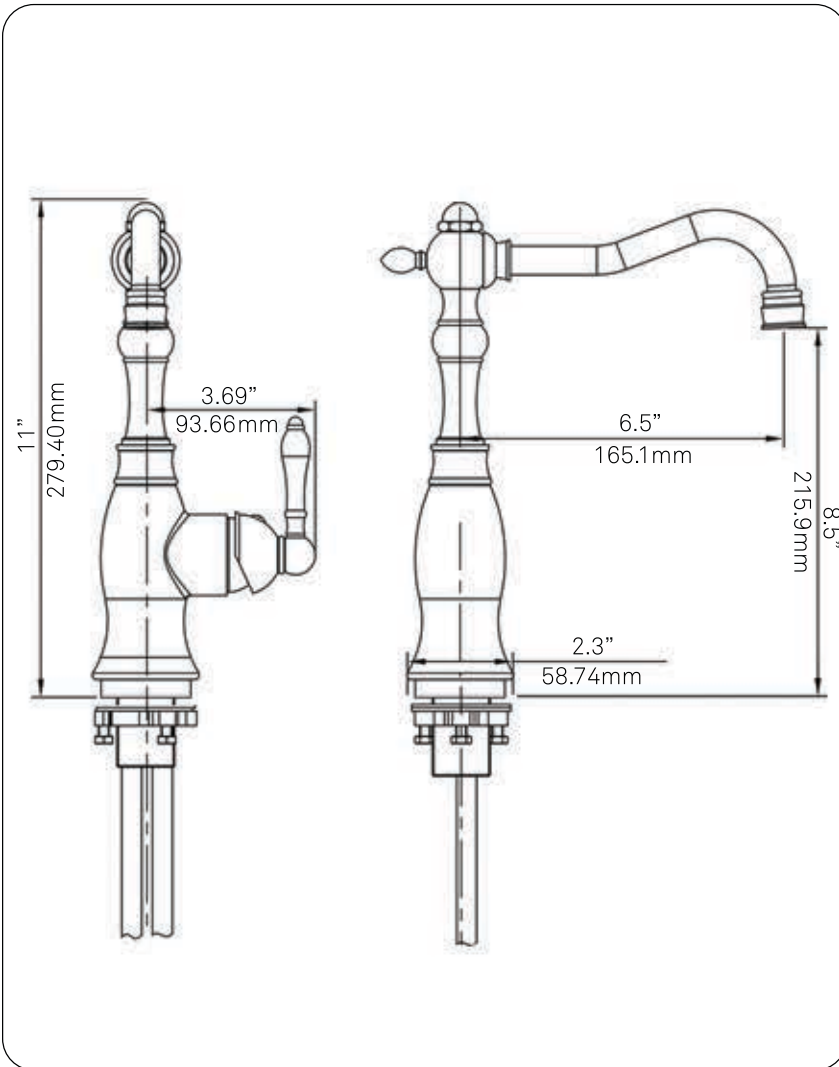

NOTES

Novatto reserves the right (1) to make changes in specifications and materials, and (2) to change or discontinue models, both without notice or obligation. Dimensions are for reference only, see www.Novatto.com for finish options and product availability.

Novatto Inc
TOLL FREE 844.404.4242
www.Novatto.com